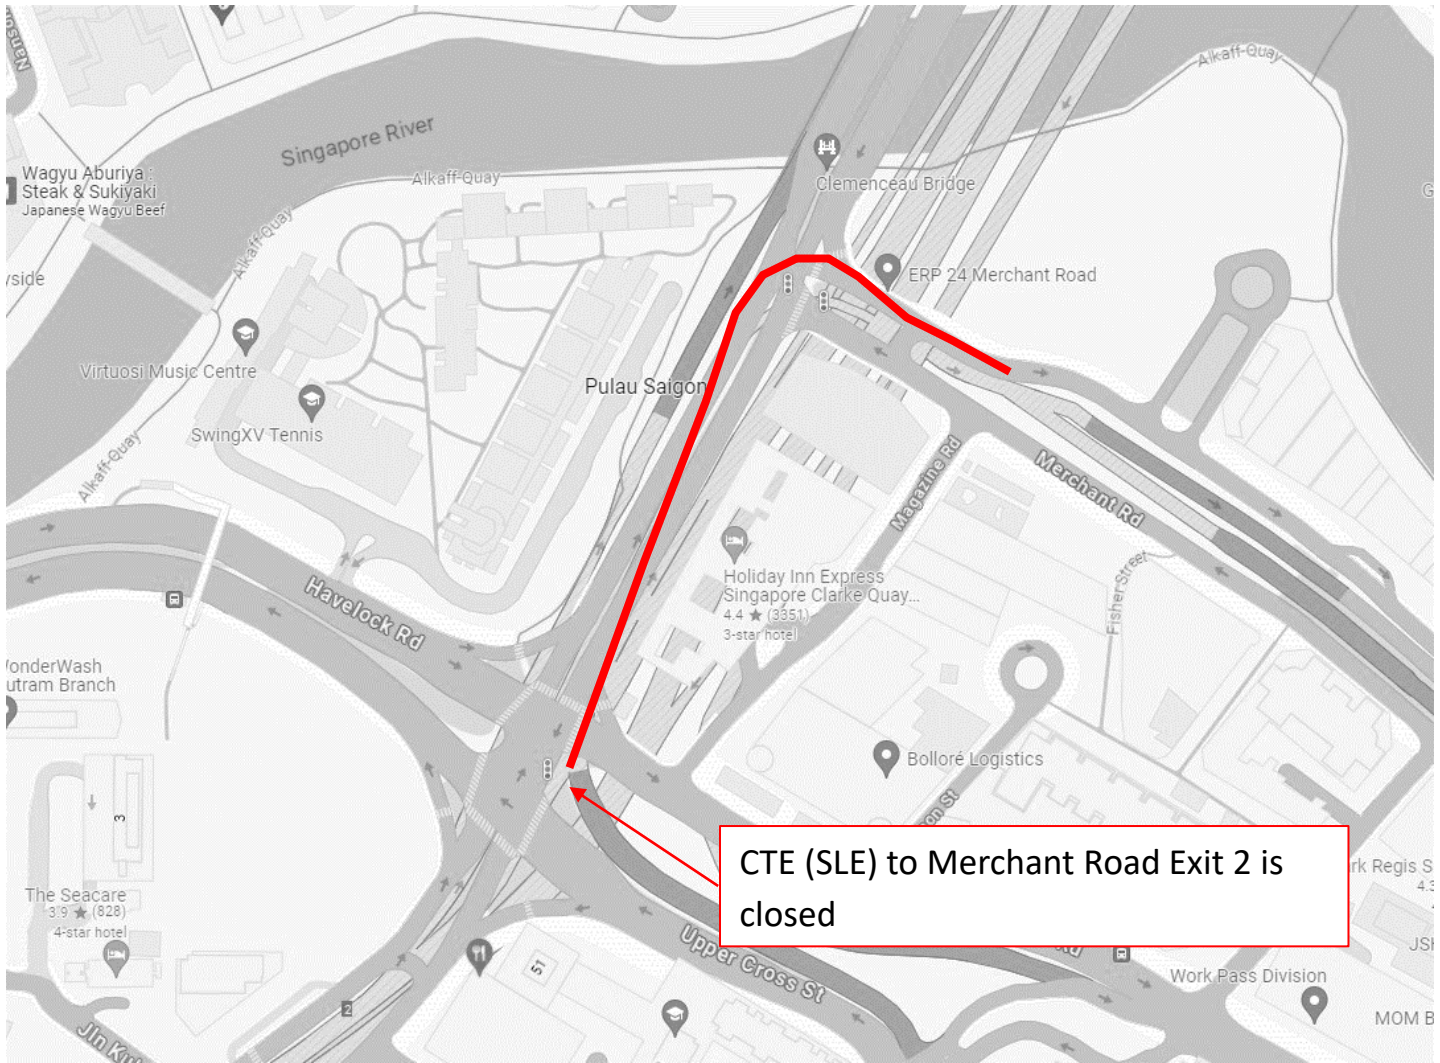

4 July 2024, 5 July 2024 and 1 Aug 2024

12.00am to 05.00am

CTE (AYE) to Havelock Rd Exit 2 is closed

**8 July 2024**

**12.00am to 05.00am**

**9 July 2024**

**12.00am to 05.00am**

**CTE (SLE) to Merchant Road Exit 2 is closed**

**9 July 2024**

**12.00am to 05.00am**

**11 July 2024**

**12.00am to 05.00am**

**16 July 2024 and 30 July 2024**

**12.00am to 05.00am**

Chin Swee Rd to CTE (SLE) entrance is closed

**18 July 2024**

**12.00am to 05.00am**

**22 July 2024 and 23 July 2024**

**12.00am to 05.00am**

**Kramat Rd to CTE (SLE)  
entrance is closed**

**25 July 2024**

**12.00am to 05.00am**

CTE (AYE) to Cairnhill Circle Exit 5 is closed