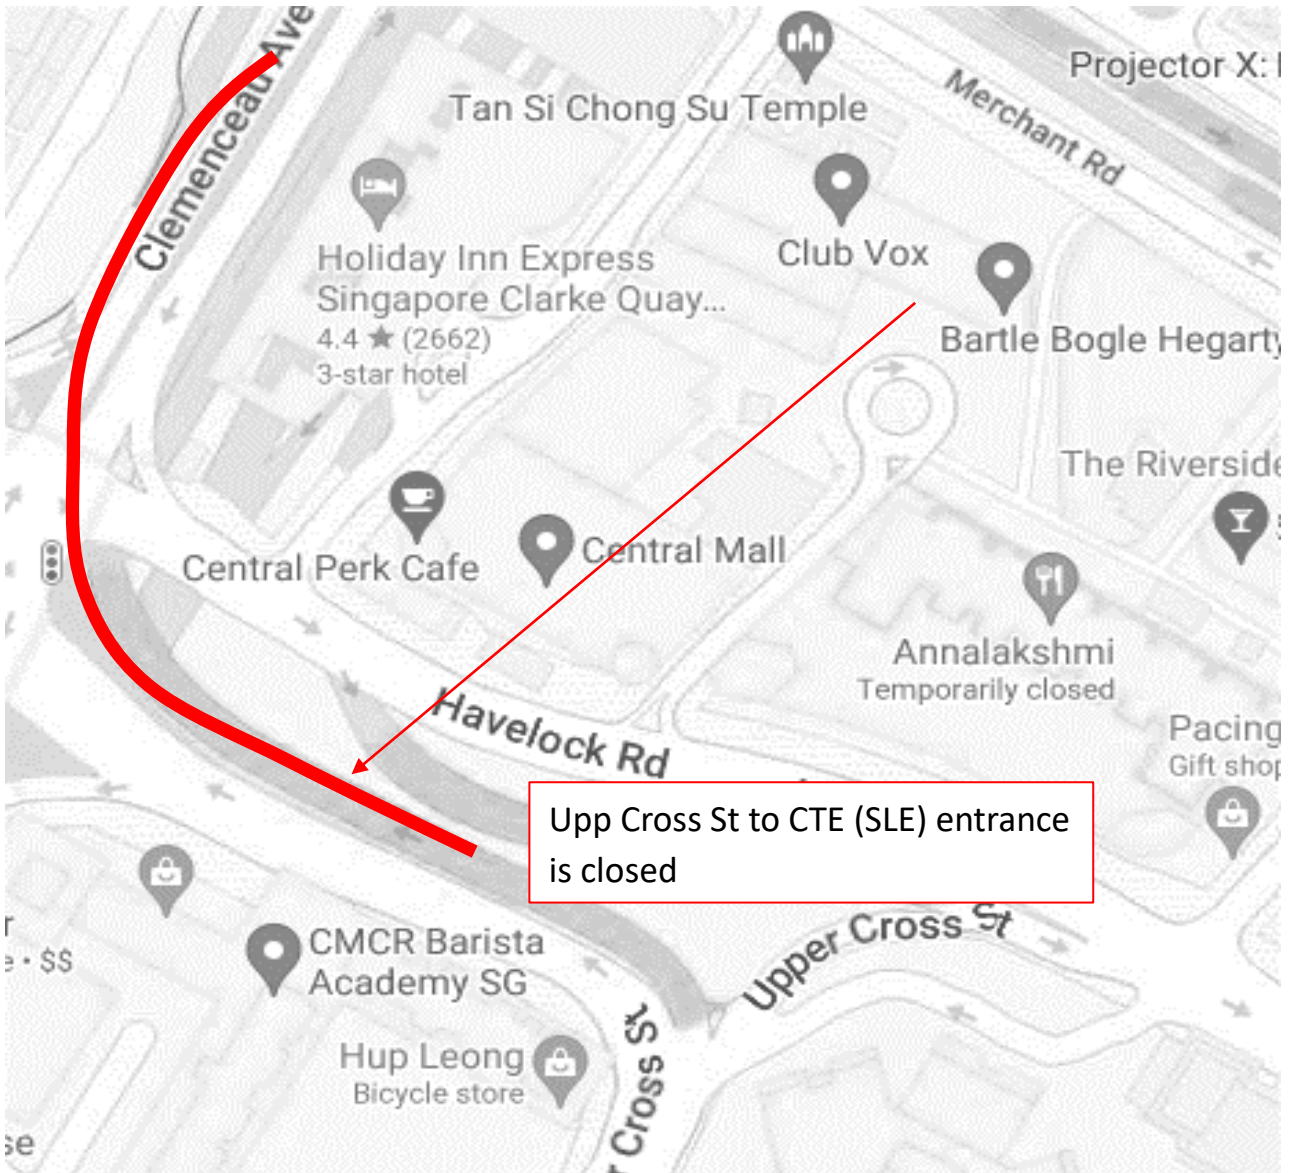

4 July 2024, 5 July 2024 and 1 Aug 2024

12.00am to 05.00am

CTE (AYE) to Havelock Rd Exit 2 is closed

**8 July 2024**

**12.00am to 05.00am**

**9 July 2024**

**12.00am to 05.00am**

**CTE (SLE) to Merchant Road Exit 2 is closed**

**9 July 2024**

**12.00am to 05.00am**

**11 July 2024**

**12.00am to 05.00am**

**16 July 2024 and 30 July 2024**

**12.00am to 05.00am**

Chin Swee Rd to CTE (SLE) entrance is closed

**18 July 2024**

**12.00am to 05.00am**

**22 July 2024 and 23 July 2024**

**12.00am to 05.00am**

**Kramat Rd to CTE (SLE)  
entrance is closed**

**25 July 2024**

**12.00am to 05.00am**

CTE (AYE) to Cairnhill Circle Exit 5 is closed