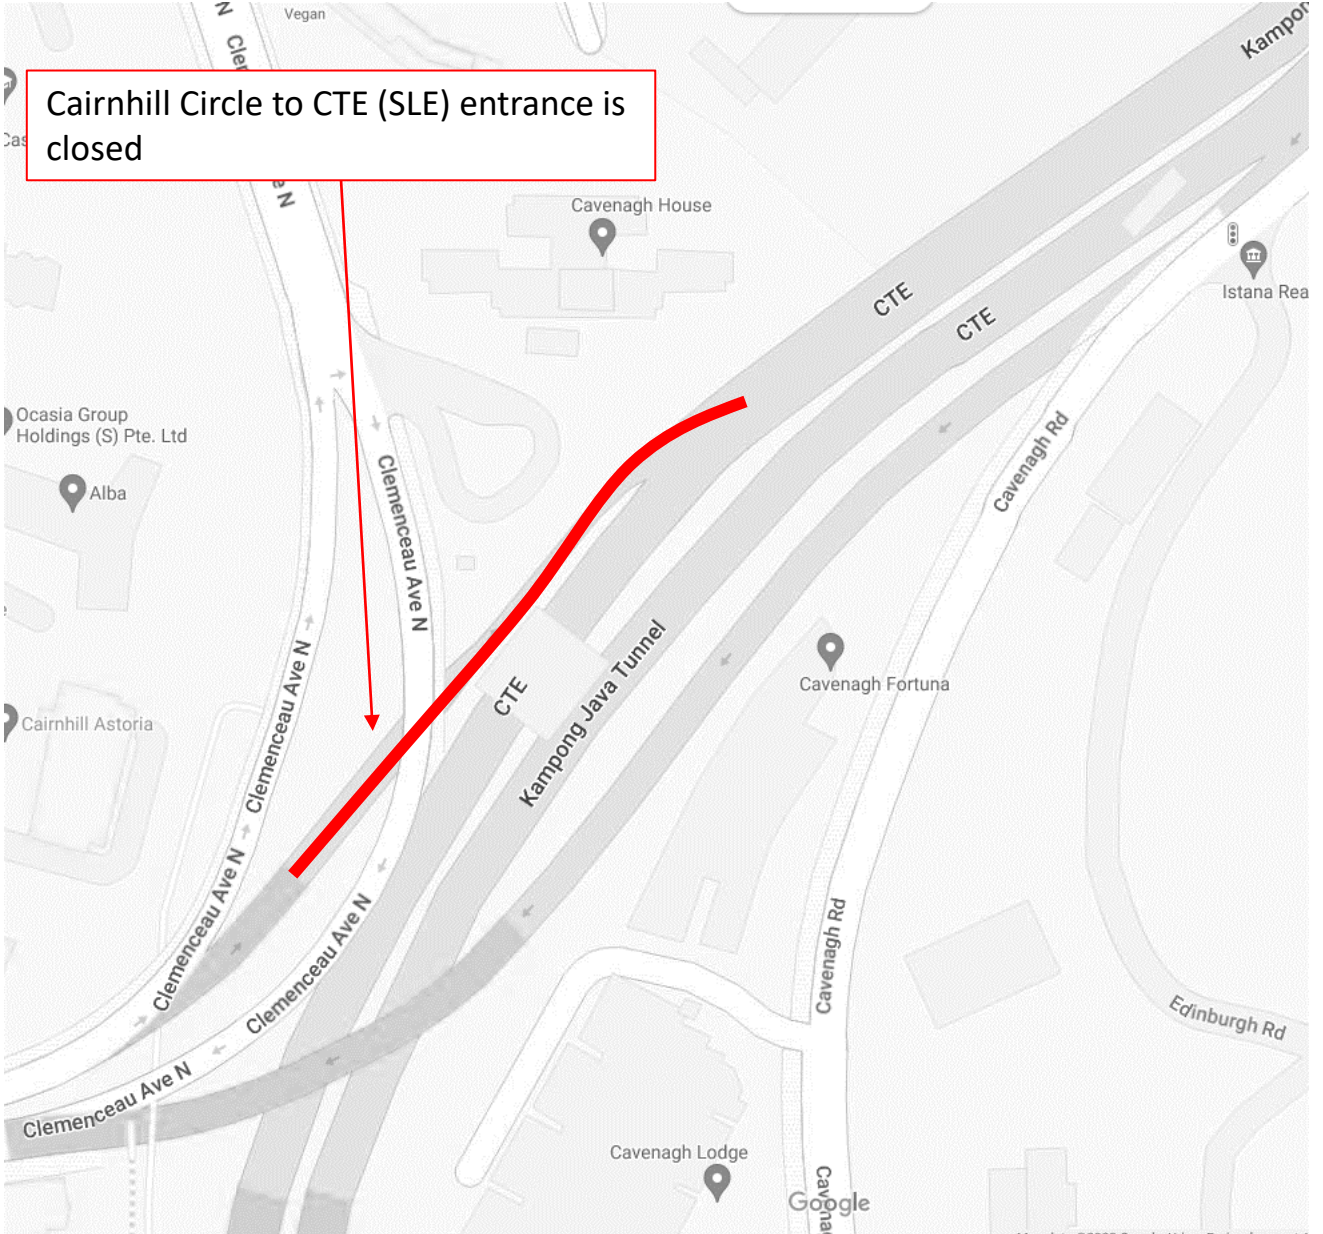

4 July 2024, 5 July 2024 and 1 Aug 2024

12.00am to 05.00am

CTE (AYE) to Havelock Rd Exit 2 is closed

**8 July 2024**

**12.00am to 05.00am**

**9 July 2024**

**12.00am to 05.00am**

**CTE (SLE) to Merchant Road Exit 2 is closed**

**9 July 2024**

**12.00am to 05.00am**

**11 July 2024**

**12.00am to 05.00am**

**16 July 2024 and 30 July 2024**

**12.00am to 05.00am**

Chin Swee Rd to CTE (SLE) entrance is closed

**18 July 2024**

**12.00am to 05.00am**

**22 July 2024 and 23 July 2024**

**12.00am to 05.00am**

**Kramat Rd to CTE (SLE)  
entrance is closed**

**25 July 2024**

**12.00am to 05.00am**

CTE (AYE) to Cairnhill Circle Exit 5 is closed