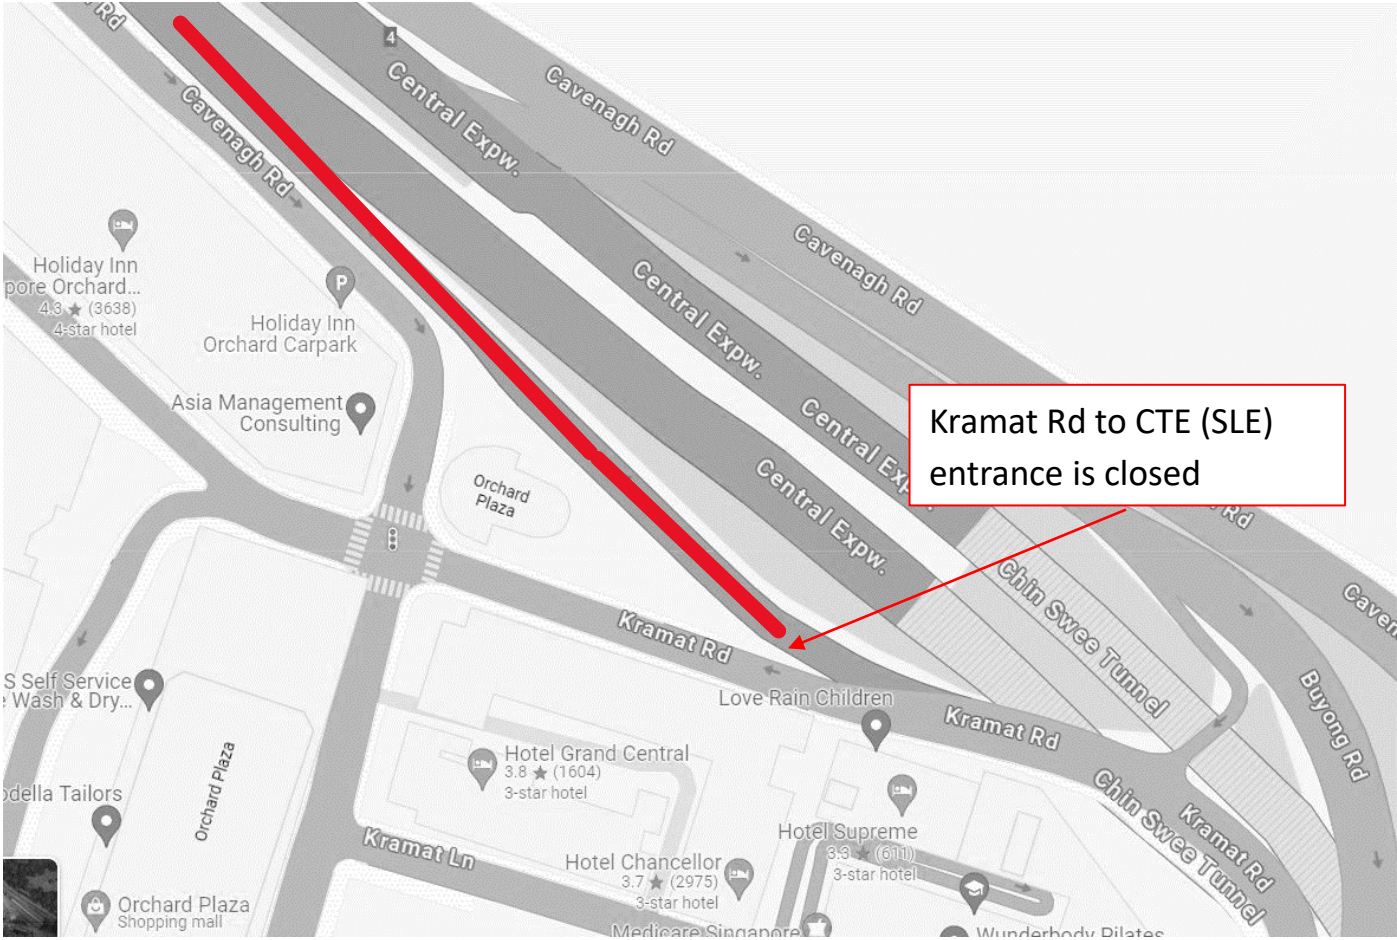

**9 July 2024**

**12.00am to 05.00am**

**11 July 2024**

**12.00am to 05.00am**

**16 July 2024 and 30 July 2024**

**12.00am to 05.00am**

Chin Swee Rd to CTE (SLE) entrance is closed

**18 July 2024**

**12.00am to 05.00am**

**22 July 2024 and 23 July 2024**

**12.00am to 05.00am**

**Kramat Rd to CTE (SLE)  
entrance is closed**

**25 July 2024**

**12.00am to 05.00am**

CTE (AYE) to Cairnhill Circle Exit 5 is closed