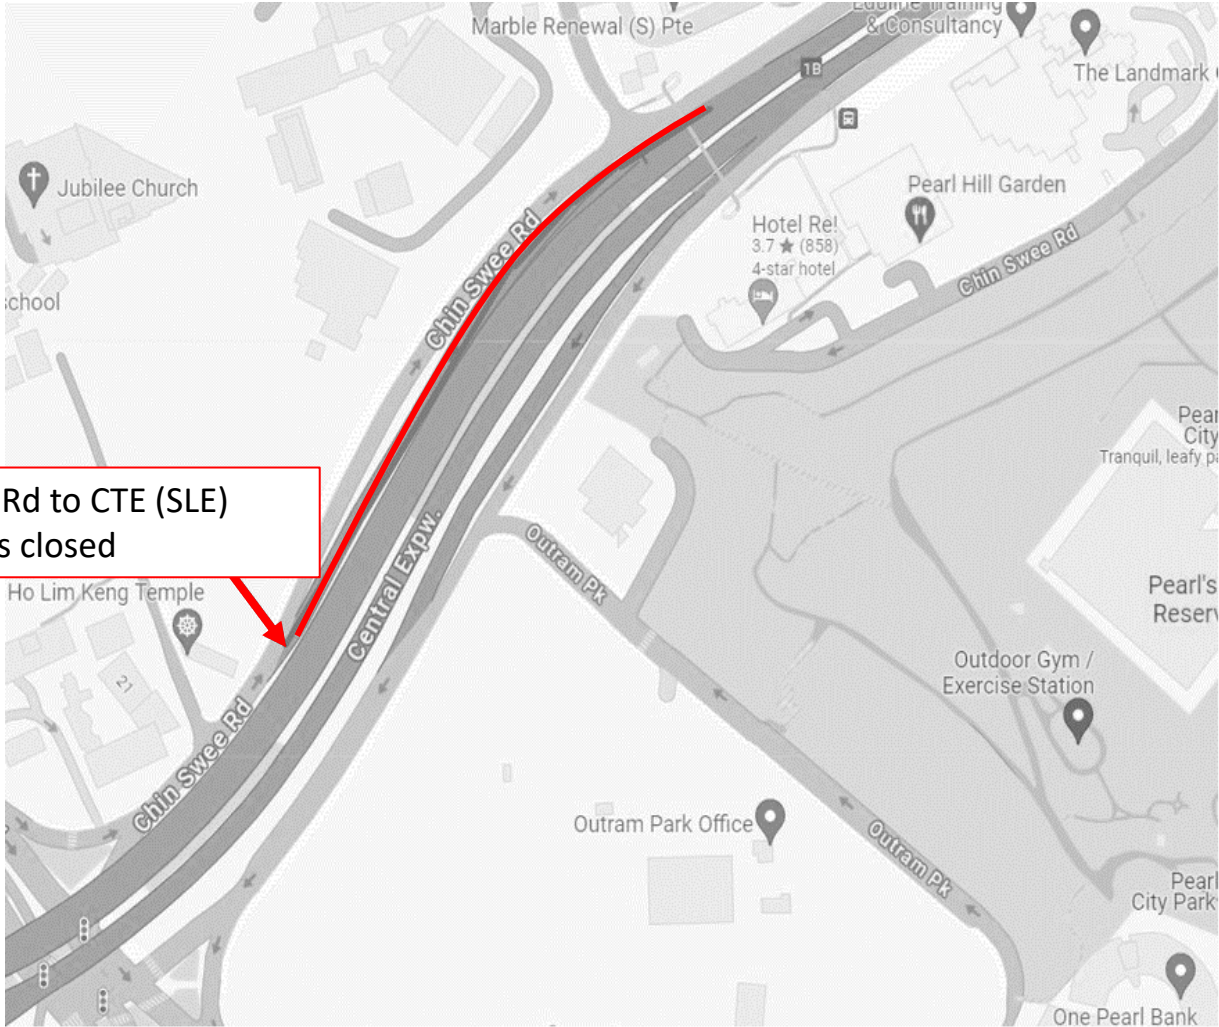

4 July 2024, 5 July 2024 and 1 Aug 2024

12.00am to 05.00am

CTE (AYE) to Havelock Rd Exit 2 is closed

**8 July 2024**

**12.00am to 05.00am**

**9 July 2024**

**12.00am to 05.00am**

**CTE (SLE) to Merchant Road Exit 2 is closed**

**9 July 2024**

**12.00am to 05.00am**

**11 July 2024**

**12.00am to 05.00am**

**16 July 2024 and 30 July 2024**

**12.00am to 05.00am**

Chin Swee Rd to CTE (SLE) entrance is closed

**18 July 2024**

**12.00am to 05.00am**

**22 July 2024 and 23 July 2024**

**12.00am to 05.00am**

**Kramat Rd to CTE (SLE)  
entrance is closed**

**25 July 2024**

**12.00am to 05.00am**

CTE (AYE) to Cairnhill Circle Exit 5 is closed